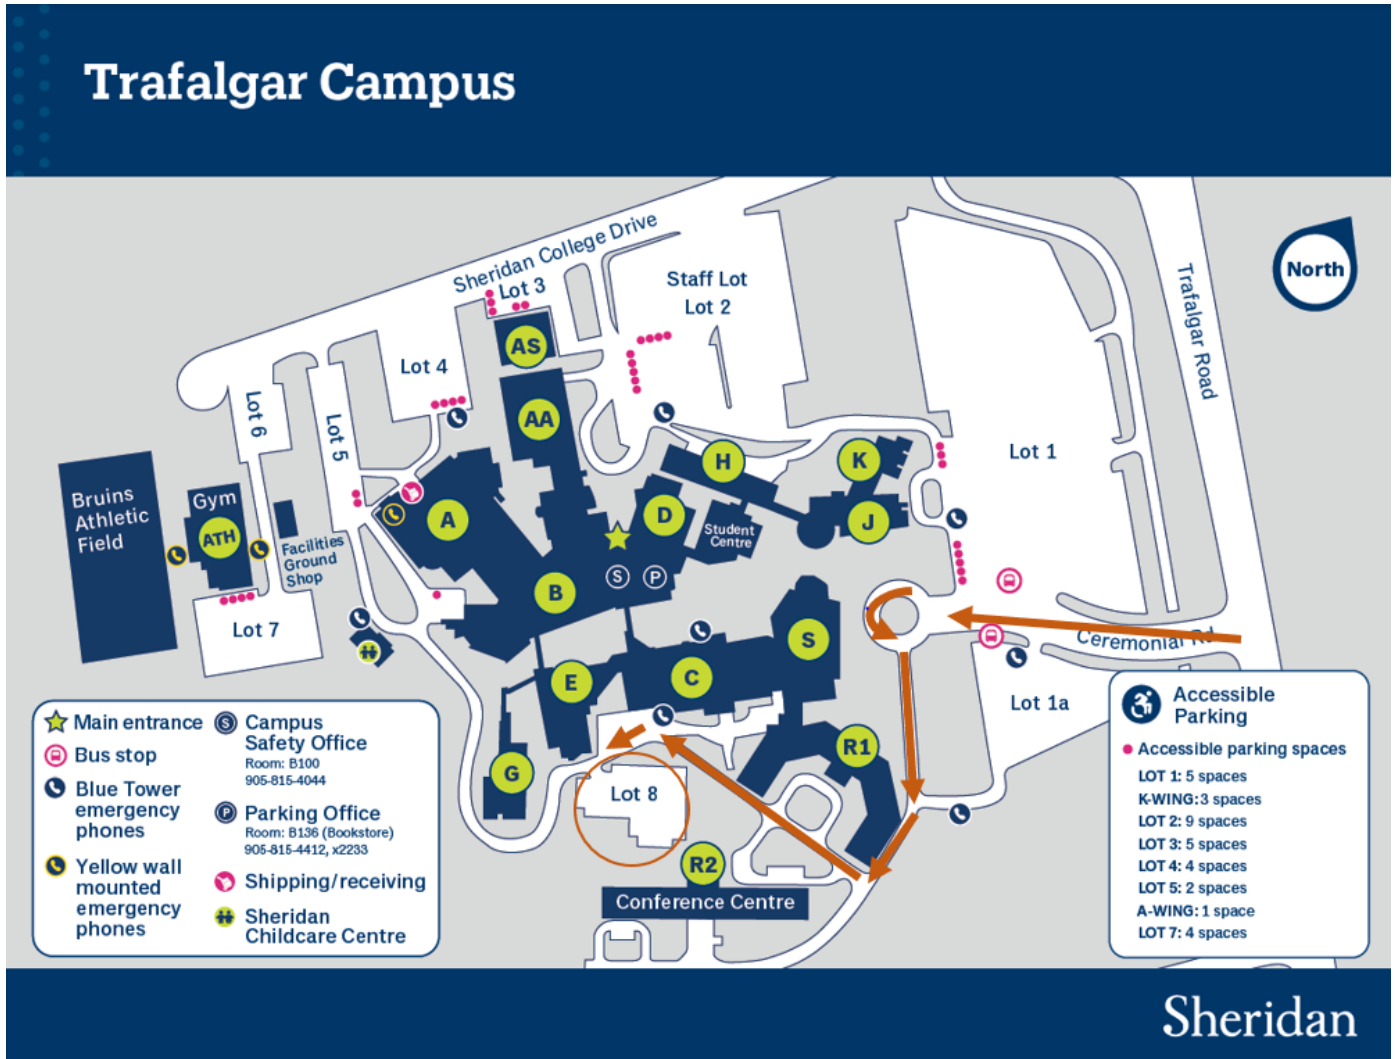

Conference Centre Parking (Lot 8)

Parking Code: #118742

Additional Directions:

Enter Sheridan College's Trafalgar Campus at Ceremonial Drive, which is the **south entrance**. Take the second (south) exit out of the roundabout and follow signs for Conference Hall, Residence 1 (R-1) and Residence 2 (R-2). Take a right at the 3-way stop beside R-1 (red/orange brick residence building). Conference Centre parking (Lot 8) is 100 metres ahead on the left-hand side, north entrance to the Conference Centre is under the white awning directly beside our large patio.